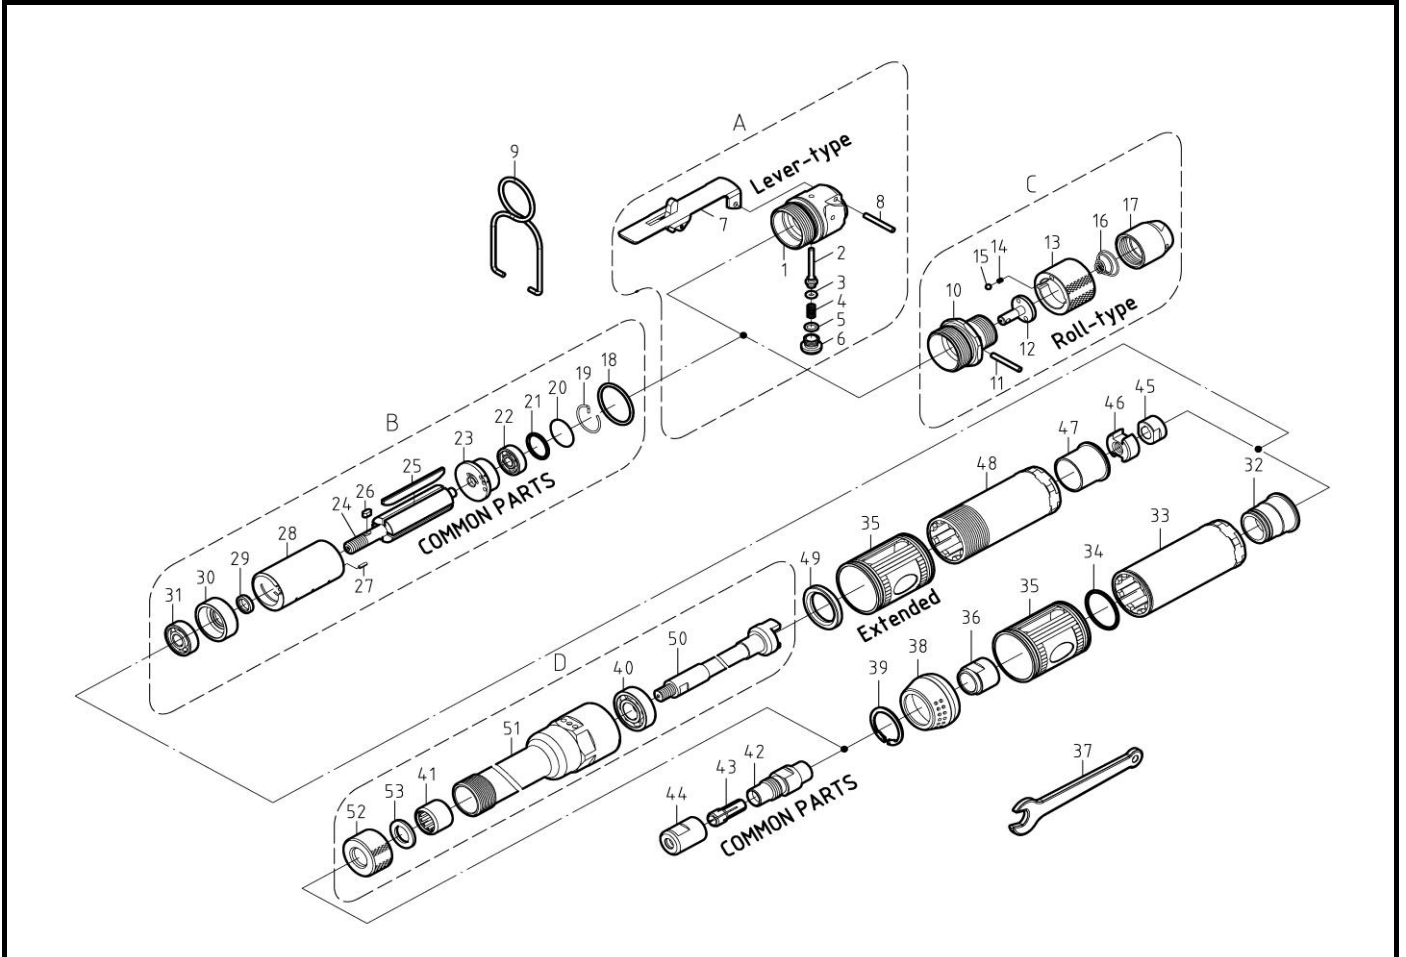

# OS-1027 **GAV** HAVALI KALIÇI TAŞLAMA

ITEM NO.	PART NO.	DESCRIPTION	Q'TY
1	064011027	Handle body	1
2	010011027	Pin Valve Rod	1
3	ORP3	O-Ring	1
4	007011027	Spring	1
5	ORP6	O-Ring	1
6	049011027	Screw	1
7	030011027	Trigger	1
8	SP3022	Spring Pin	1
9	006011011	Suspension Ring	1
10	064021027	Handle body	1
11	PIN3024	Pin	1
12	009011027	Reverse Valve	1
13	033011027	Regulator Dial	1
14	007021027	Spring	1
15	SB1/8	Steel Ball	1
16	002011027	Cone Spring	1
17	005011027	Air Inlet	1
18	ORS26	O-Ring	1
19	029011027	Snap Ring	1
20	016011027	Washer	1
21	ORS16	O-Ring	1
22	BR626ZZ-3	Ball Bearing	1
23	011011027	Rear Plate	1
24	013011027	Rotor	1
25	014011027	Blade	4
26	KEY30306	Key	1
27	SP1506	Spring Pin	1

ITEM NO.	PART NO.	DESCRIPTION	Q'TY
28	012011027	Cylinder	1
29	016021027	Washer	1
30	015011027	Front Plate	1
31	BR608ZZ-3	Ball Bearing	1
32	018011027	Bushing	1
33	001011027	Housing	1
34	OR2515	O-Ring	1
35	045011027	Cover	1
36	065011027	Inner Ring	1
37	W001	Wrench	2
38	004011027	Exhaust Deflector	1
39	CCISTW-22	Retaining Ring	1
40	BR6001ZZ-3	Ball Bearing	1
41	BR1219PA	Needle Bearing	1
42	067011027	Bushing	1
43	066021027	Chuck	1
44	035021027	Lock Nut	1
45	065021027	Inner Ring	1
46	040011027	Drive Bushing	1
47	018021027	Bushing	1
48	001021027	Housing	1
49	016031027	Washer	1
50	025011027	Anvil	1
51	004021027	Exhaust Deflector	1
52	035031027	Lock Nut	1
53	060011027	Felt	1